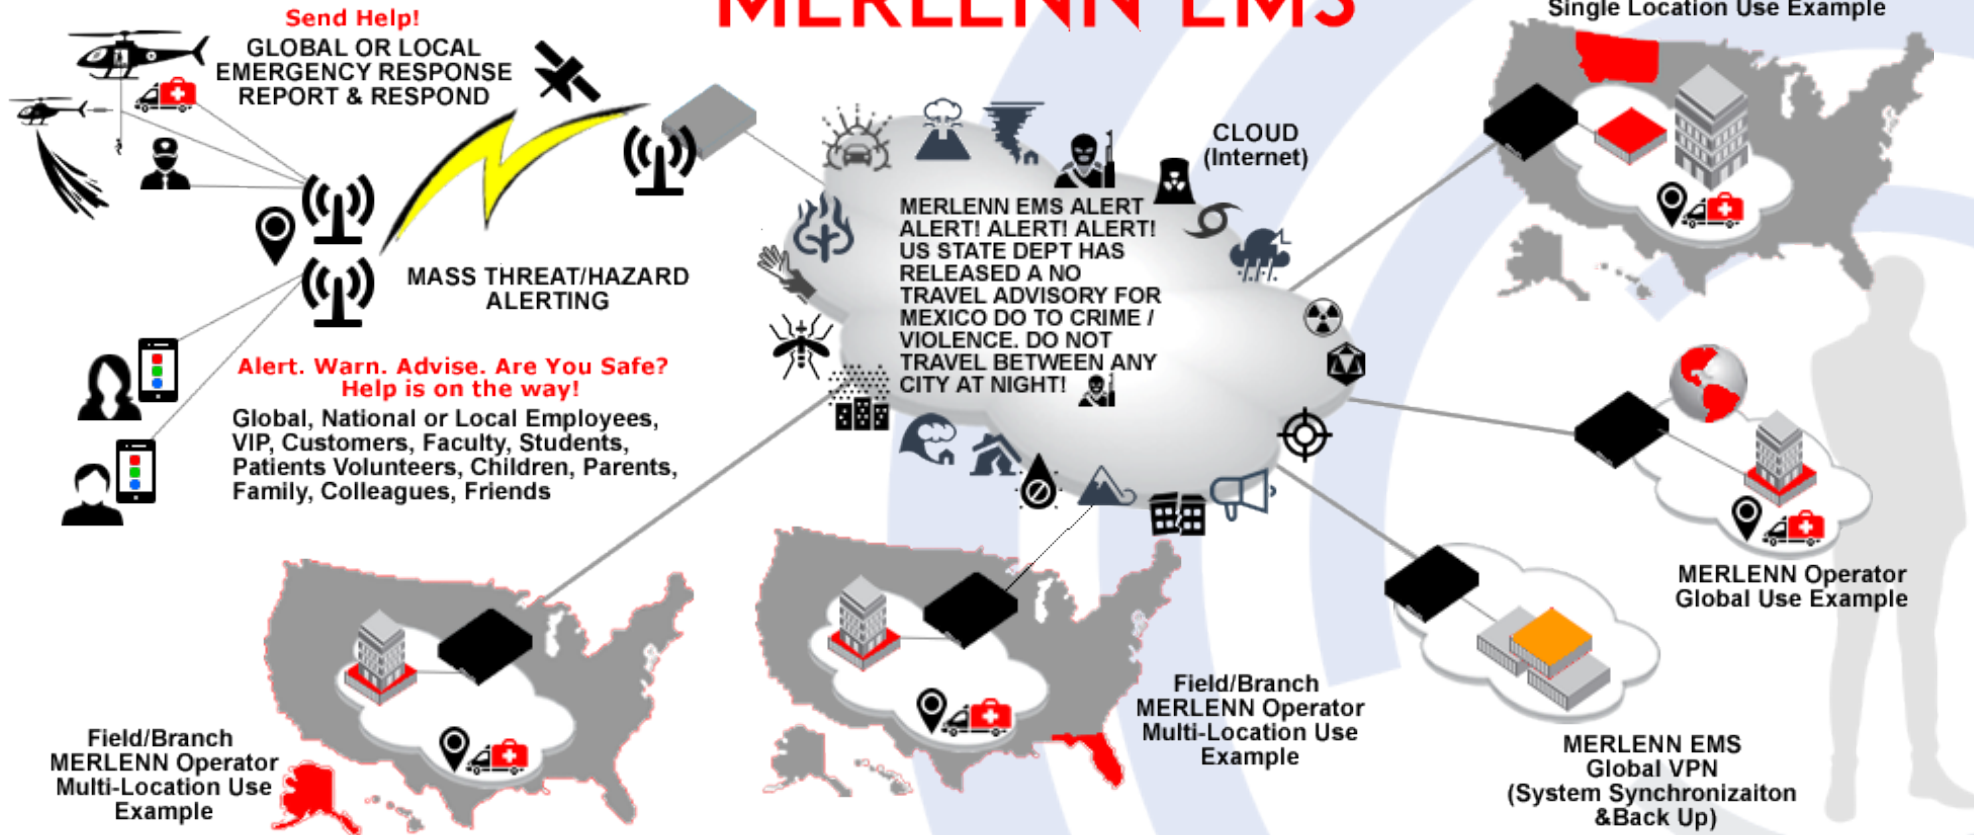

INTRODUCING

"A PORTABLE ENTERPRISE-GRADE EMERGENCY MANAGEMENT SYSTEM" FOR \$167.00 A MONTH

MERLENN™ EMS

A "SCALE-AS-NEEDED" EMERGENCY MANAGEMENT ECOSYSTEM FOR ALL

© Counterspherics Labs LLC
1.877.205.1124 | 1.909.786.3362