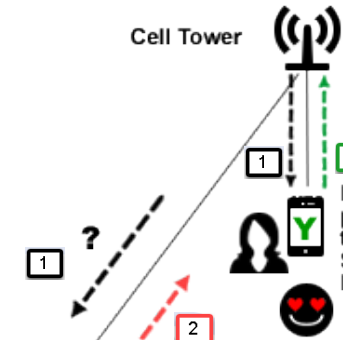

TWO-WAY SAFETY & WELLNESS CHECKING SINCE 2007

"How MERLENN Helps You"

**MERLENN ALERT!
ARE YOU
SAFE? Yes or
No?**

Cell Tower

MERLENN Message comes in to your phone as a Text Message asking you to Reply with your Personal Safety Status. You Reply "YES" to the MERLENN Text.

MERLENN Message comes in to your phone as a Text Message asking you to Reply with your Personal Safety Status. You Reply "NO" to the MERLENN Text.

FROM MERLENN:
**ALERT!
ARE YOU
SAFE?**

**ALERT!
You Need
HELP!**

Cell Tower

Coordinated Response

1. No App to Download or Load
2. MERLENN message comes in as a Text
3. No Location Tracking unless you provide it
4. No Sharing of your info unless you provide it

Your "NO" response is received by Counterspherics' Contingency Response Center and a coordinated response is initiated. Help is On The Way!